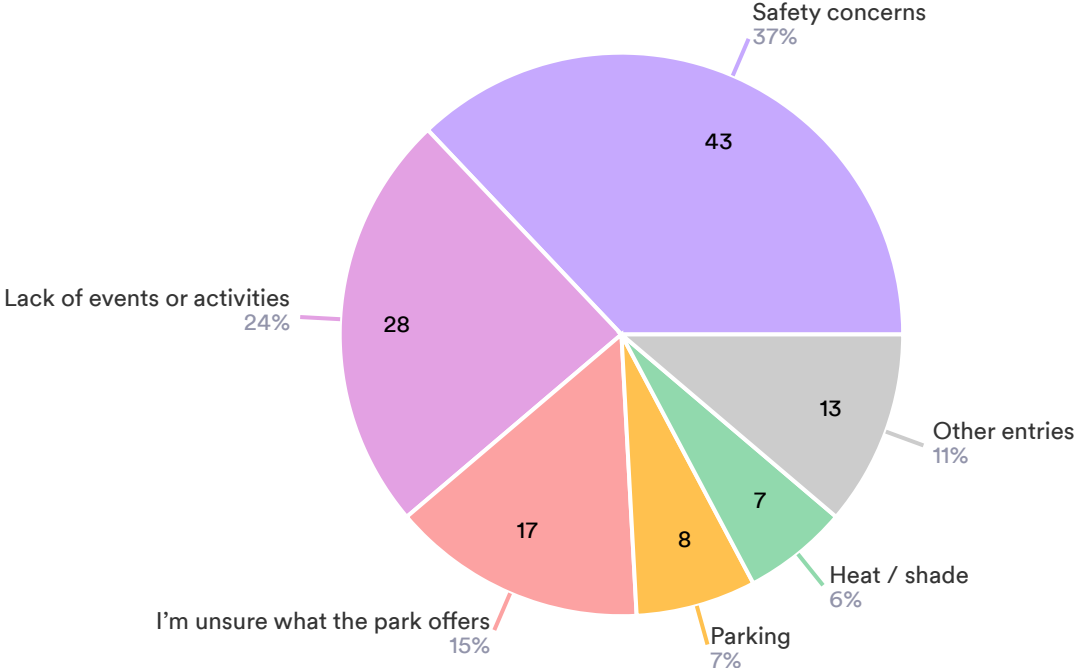

PACT Interest Survey 2026

How often do you visit Samuel Ayers Park?

124 Answers

● A few times a year ● Haven't been ● About once a month ● Several times per week ● Weekly

If you do not visit often, what are the main barriers? Select up to 3

116 Answers- 58 Empty

How do you typically use the park? Select up to 3

221 Answers- 3 Empty

Would free community art and nature events encourage you to visit more often?

124 Answers

● Yes ● Maybe ● Not sure ● No

How interested are you in the following topics?

124 Answers

Which potential activities would you or your family be most likely to attend? Select up to 7

637 Answers

How would you prefer to register for a free event? Slide options in order of preference with 5 being the least interest