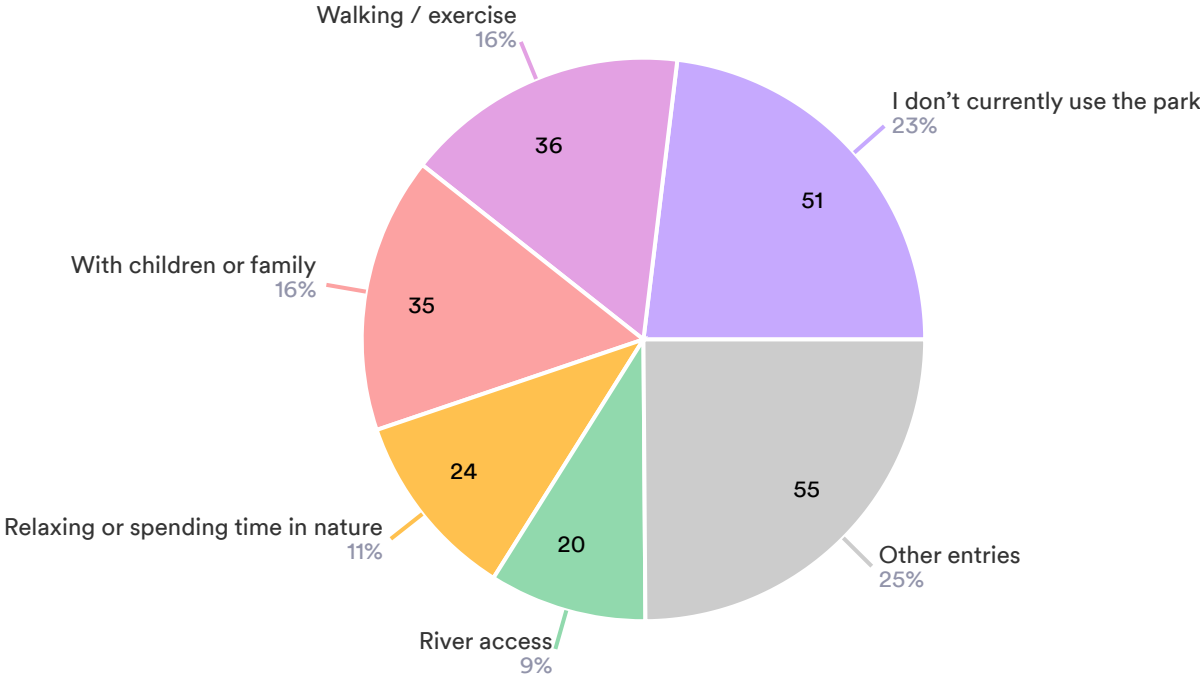

PACT Interest Survey 2026

How often do you visit Samuel Ayers Park?

124 Answers

● A few times a year ● Haven't been ● About once a month ● Several times per week ● Weekly

If you do not visit often, what are the main barriers? Select up to 3

116 Answers- 58 Empty

How do you typically use the park? Select up to 3

221 Answers- 3 Empty

Would free community art and nature events encourage you to visit more often?

124 Answers

● Yes ● Maybe ● Not sure ● No

How interested are you in the following topics?

124 Answers

Which potential activities would you or your family be most likely to attend? Select up to 7

637 Answers

How would you prefer to register for a free event? Slide options in order of preference with 5 being the least interest