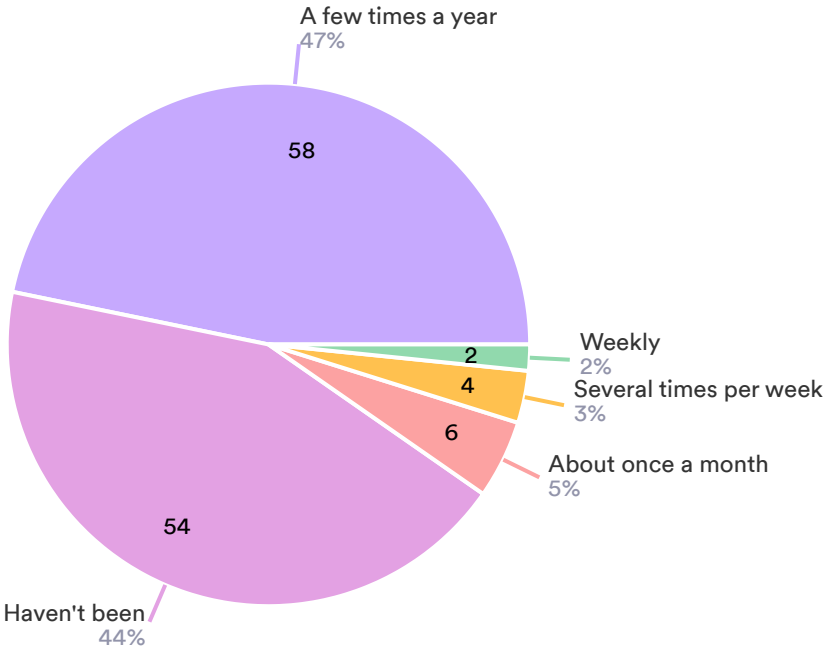

PACT Interest Survey 2026

How often do you visit Samuel Ayers Park?

124 Answers

● A few times a year ● Haven't been ● About once a month ● Several times per week ● Weekly

If you do not visit often, what are the main barriers? Select up to 3

116 Answers- 58 Empty

How do you typically use the park? Select up to 3

221 Answers- 3 Empty

Would free community art and nature events encourage you to visit more often?

124 Answers

● Yes ● Maybe ● Not sure ● No

How interested are you in the following topics?

124 Answers

Which potential activities would you or your family be most likely to attend? Select up to 7

637 Answers

How would you prefer to register for a free event? Slide options in order of preference with 5 being the least interest