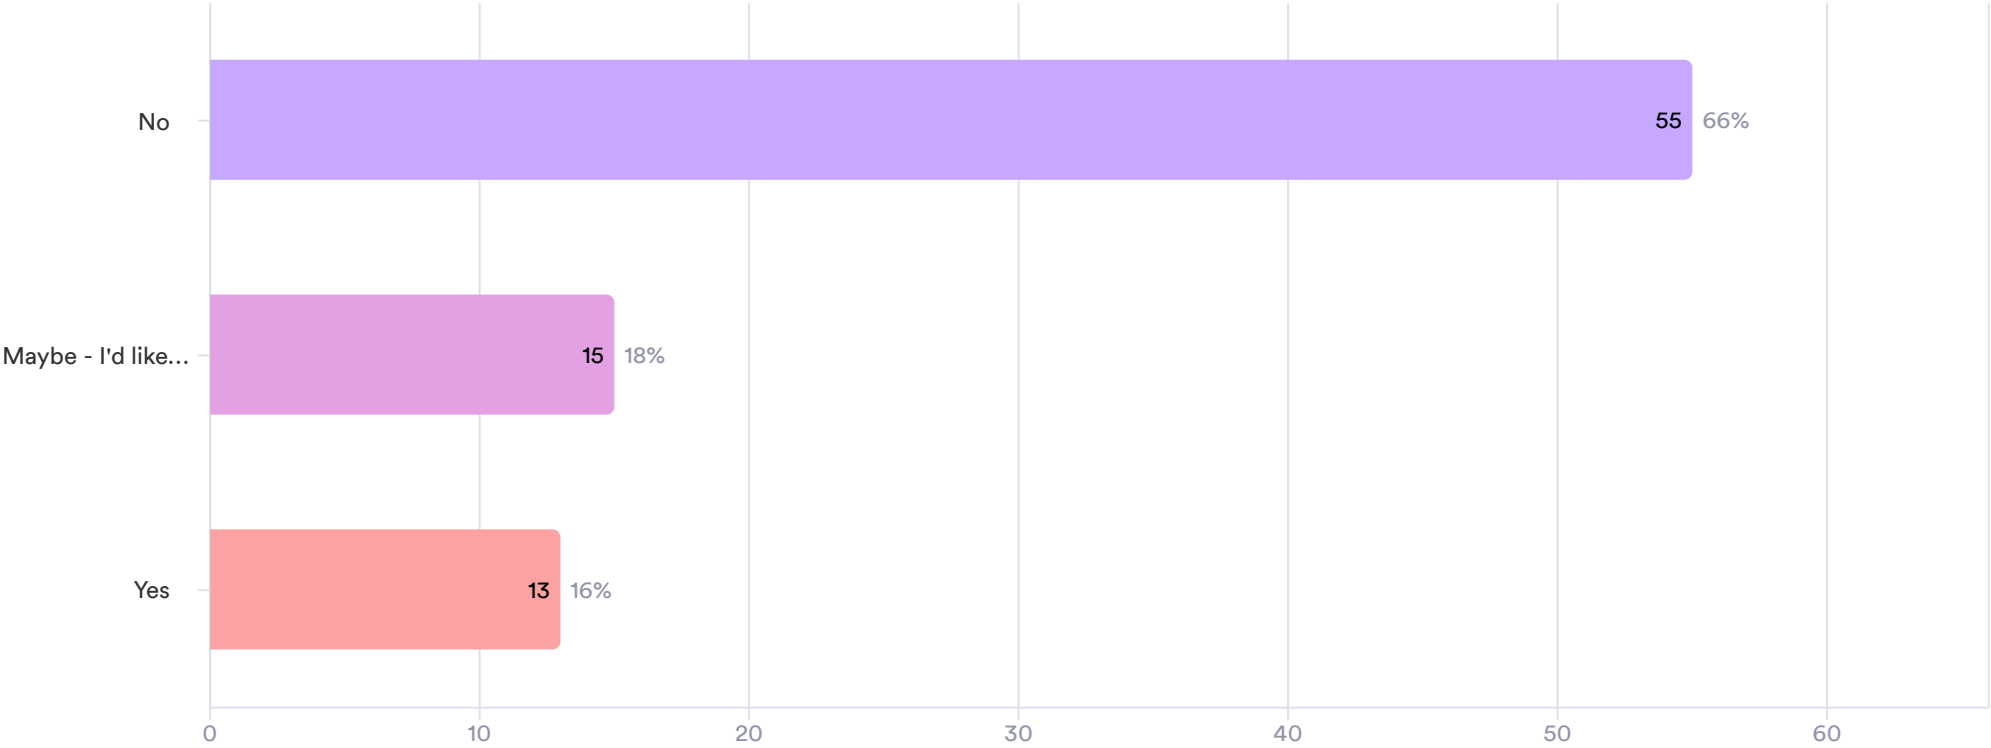

If you would like to receive updates, please provide your email address:

57 Answers- 67 Empty

Data	Answers
moldyflower@gmail.com	2
debra1499@gmail.com	1
summergarton@yahoo.com	1
katelynnschied@gmail.co	1
cjensen1111@hotmail.com	1
nezukoisoverrated@gmail.com	1
kinbrown1968@gmail.com	1
joe_vine@yahoo.com	1
Other entries	48

Are you an artist, cultural practitioner, or instructor interested in leading a paid, nature-connected activity at Samuel Ayers Park between Fall 2026 and Fall 2027?

83 Answers- 41 Empty