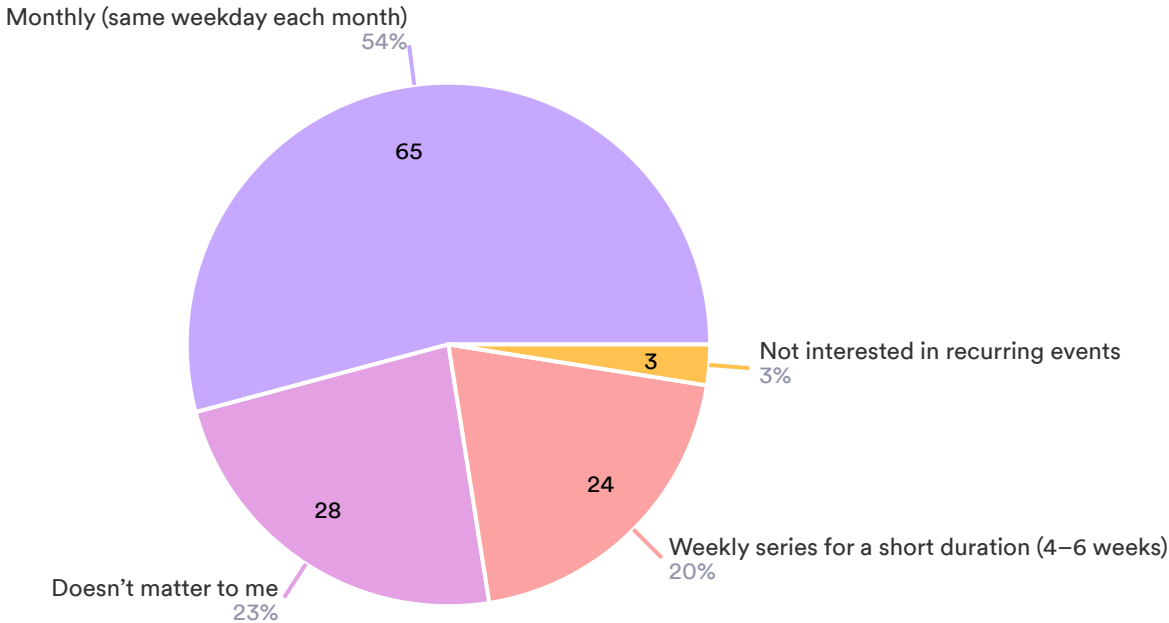

124 Answers

Best Response

40%
Percentage

124
Responses

Data	Answer	%
4	50	40%
3	43	35%
5	28	23%
2	2	2%
1	1	1%

If you prefer a recurring schedule, what format appeals to you the most?

120 Answers- 4 Empty

● Monthly (same weekday each month) ● Doesn't matter to me ● Weekly series for a short duration (4-6 weeks) ● Not interested in recurring events