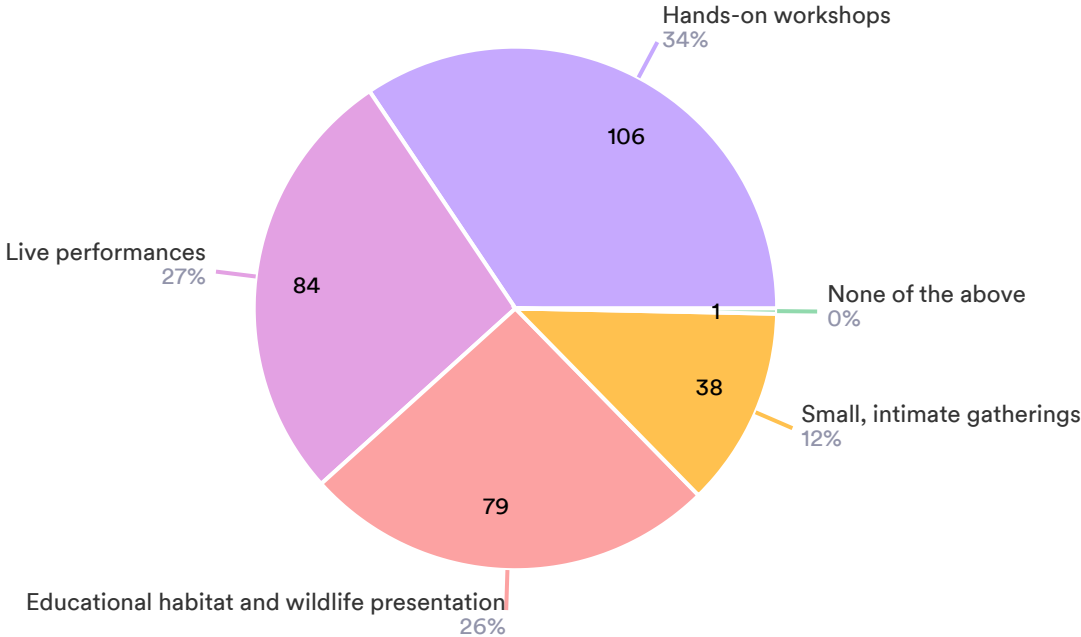

Which type of experience appeals to you most ? Select up to 4

308 Answers

- Hands-on workshops
- Live performances
- Educational habitat and wildlife presentation
- Small, intimate gatherings
- None of the above