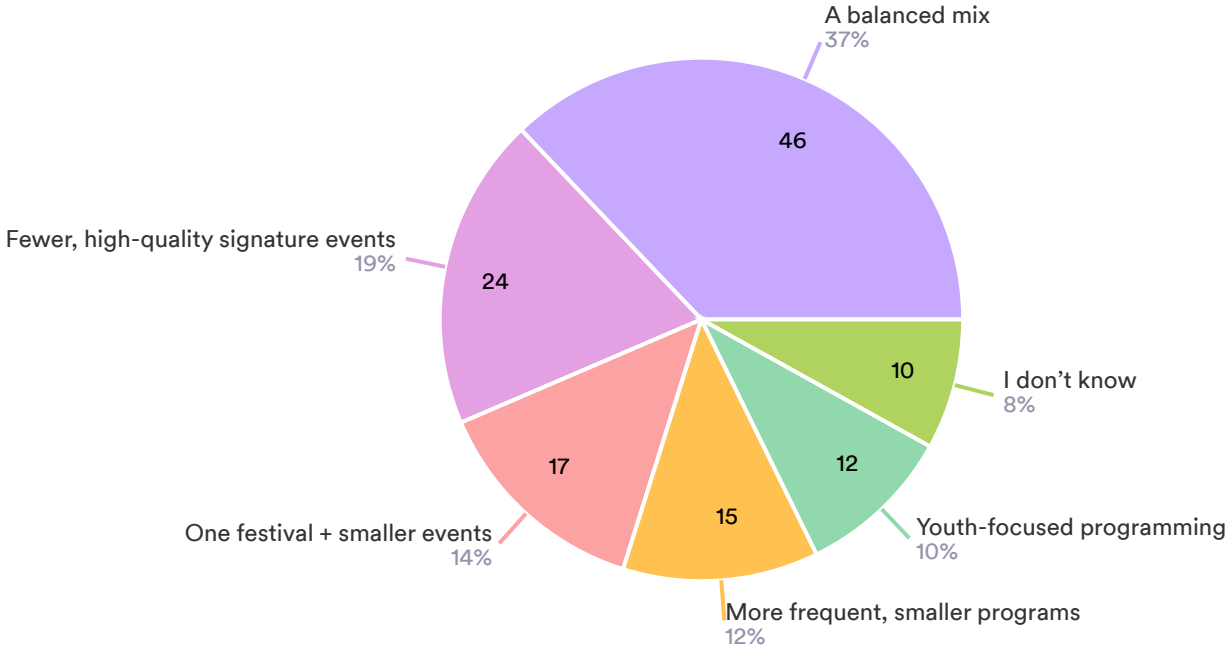

Which approach should be prioritized?

124 Answers

- A balanced mix
- Fewer, high-quality signature events
- One festival + smaller events
- More frequent, smaller programs
- Youth-focused programming
- I don't know