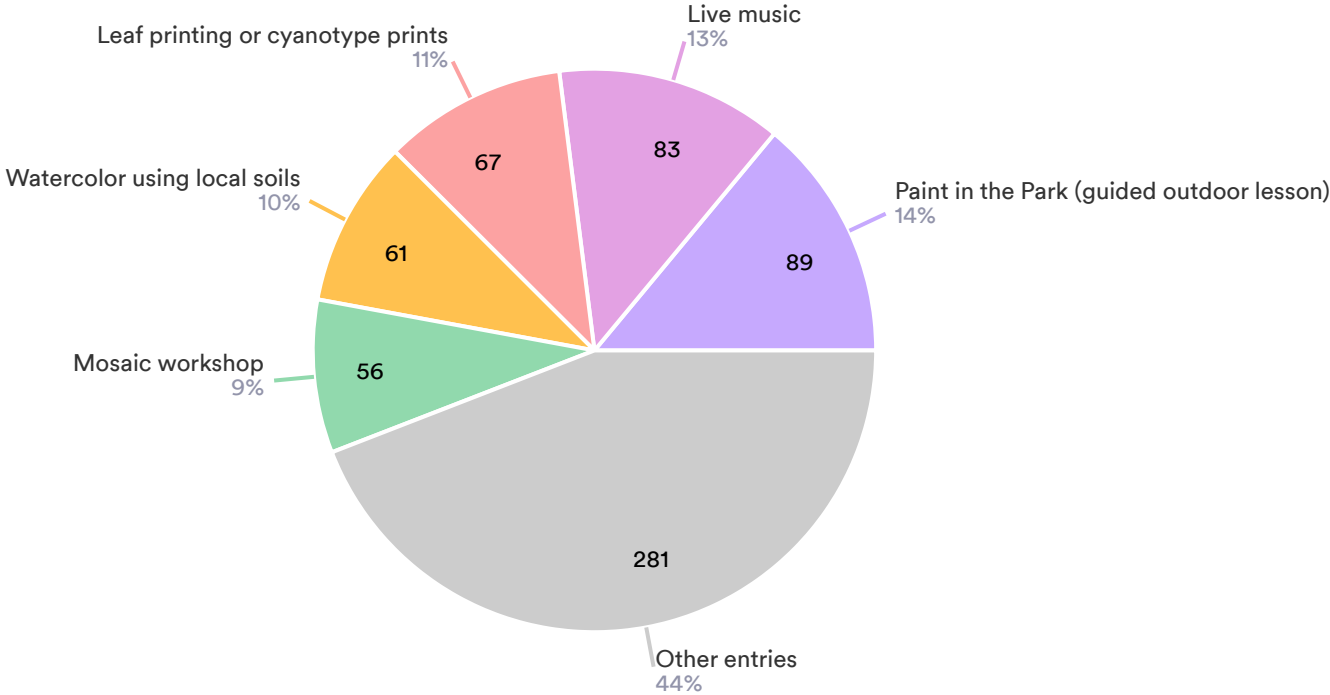

116 Answers- 58 Empty

How do you typically use the park? Select up to 3

221 Answers- 3 Empty

Would free community art and nature events encourage you to visit more often?

124 Answers

● Yes ● Maybe ● Not sure ● No

How interested are you in the following topics?

124 Answers

Which potential activities would you or your family be most likely to attend? Select up to 7

637 Answers

How would you prefer to register for a free event? Slide options in order of preference with 5 being the least interest